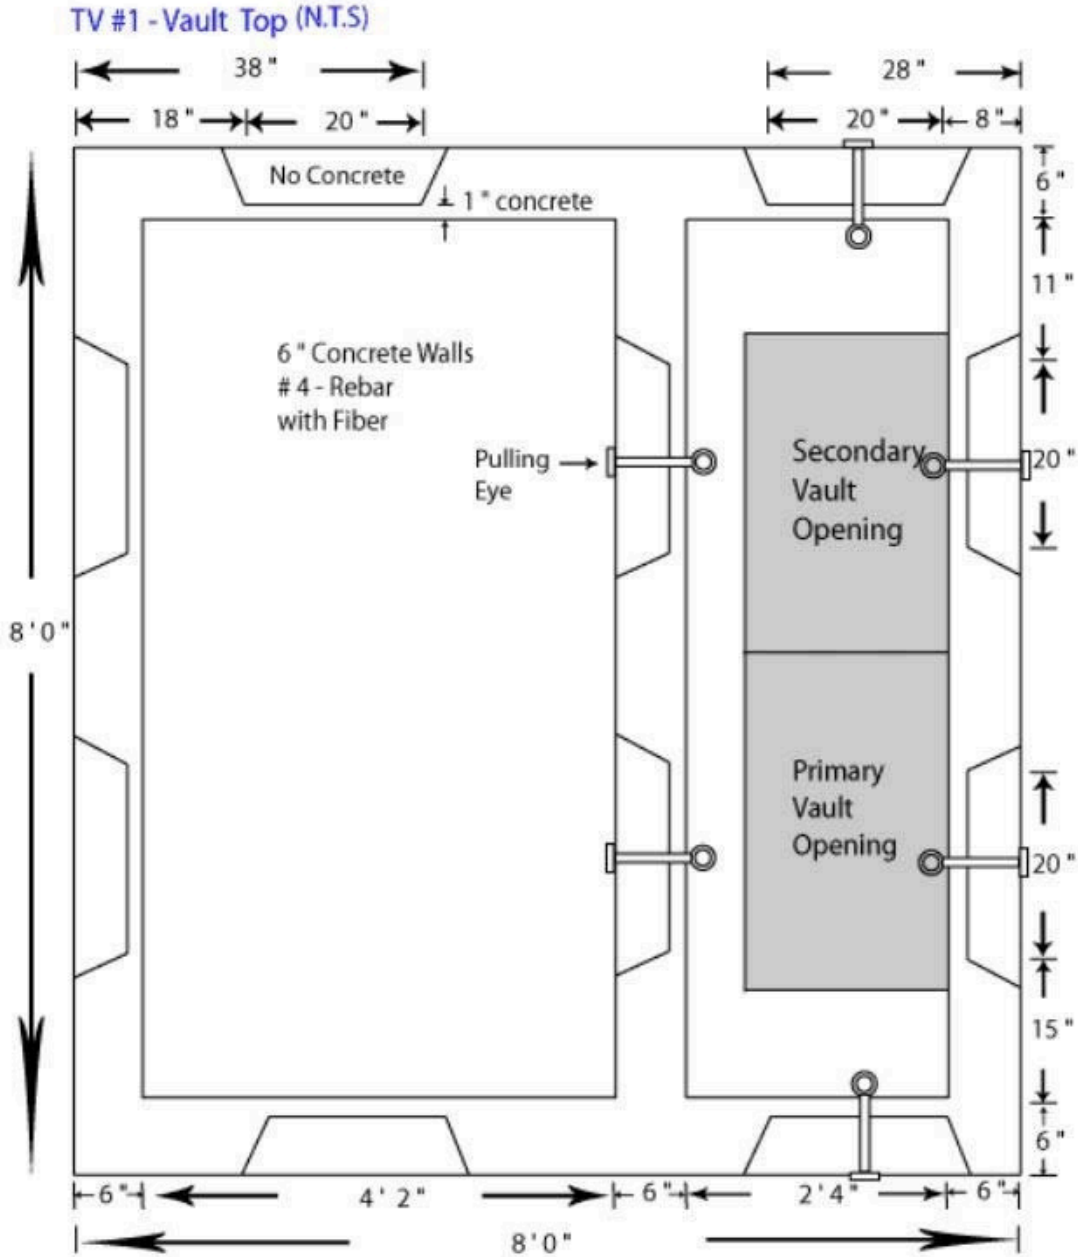

Diagram #TV-01

500-2500kVA Transformer Vault - Vault Top

Diagram #TV-02

500-2500kVA Transformer Vault - Vault Lid Top

Diagram #TV-03

500-2500kVA Transformer Vault - Vault Footing Top

Diagram #TV-04

500-2500kVA Transformer Vault - Vault Side

TV #4 - Vault Side / Knock-out Height (N.T.S)