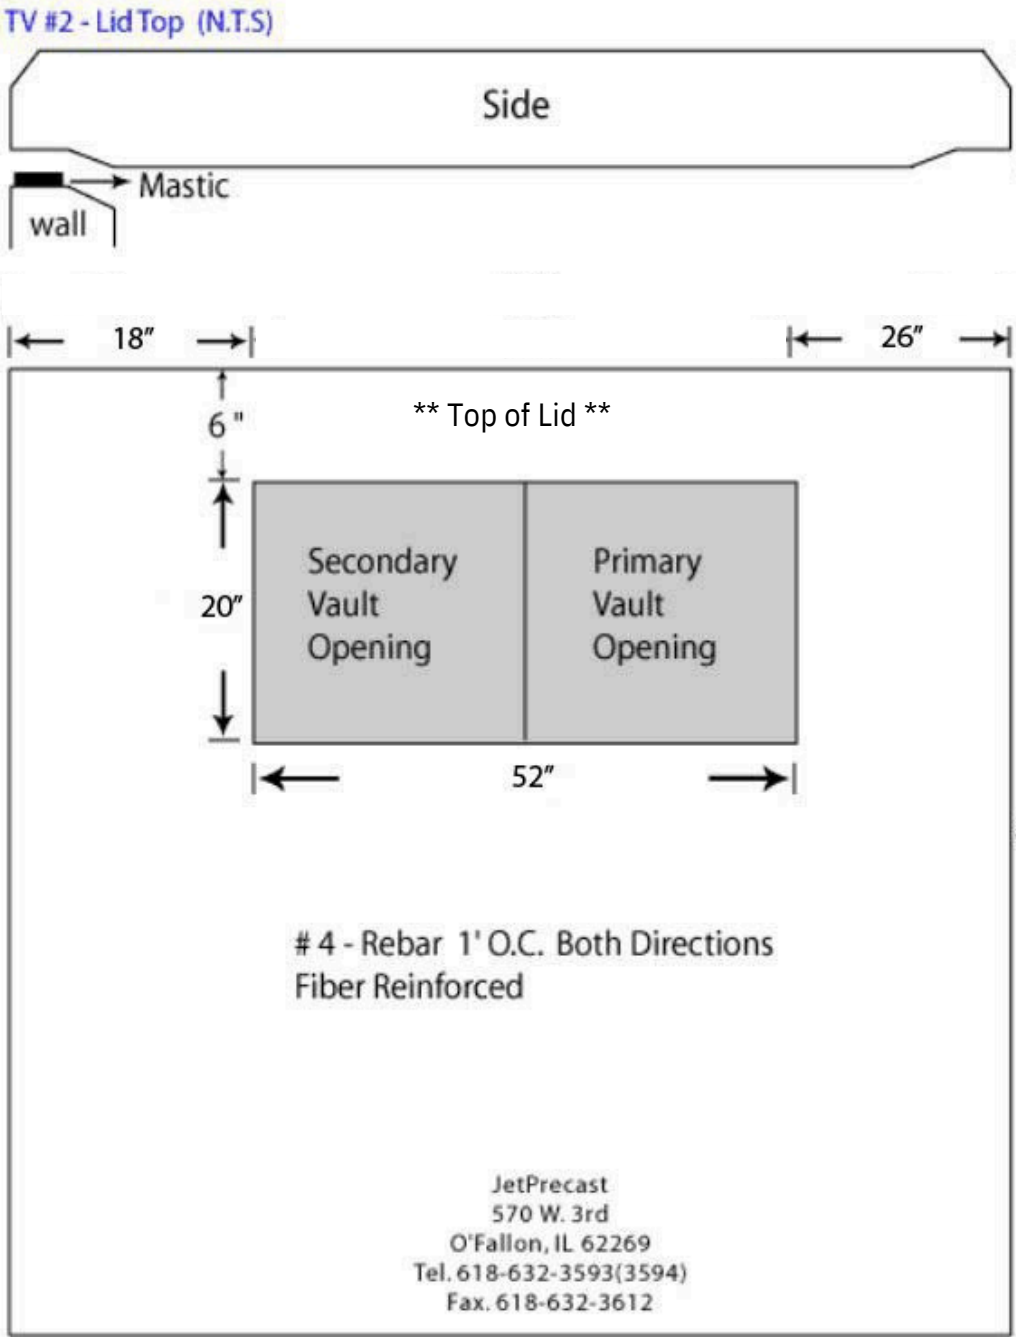

Diagram #TV-01

500-2500kVA Transformer Vault - Vault Top

Diagram #TV-02

500-2500kVA Transformer Vault - Vault Lid Top

Diagram #TV-03

500-2500kVA Transformer Vault - Vault Footing Top

Diagram #TV-04

500-2500kVA Transformer Vault - Vault Side

TV #4 - Vault Side / Knock-out Height (N.T.S)