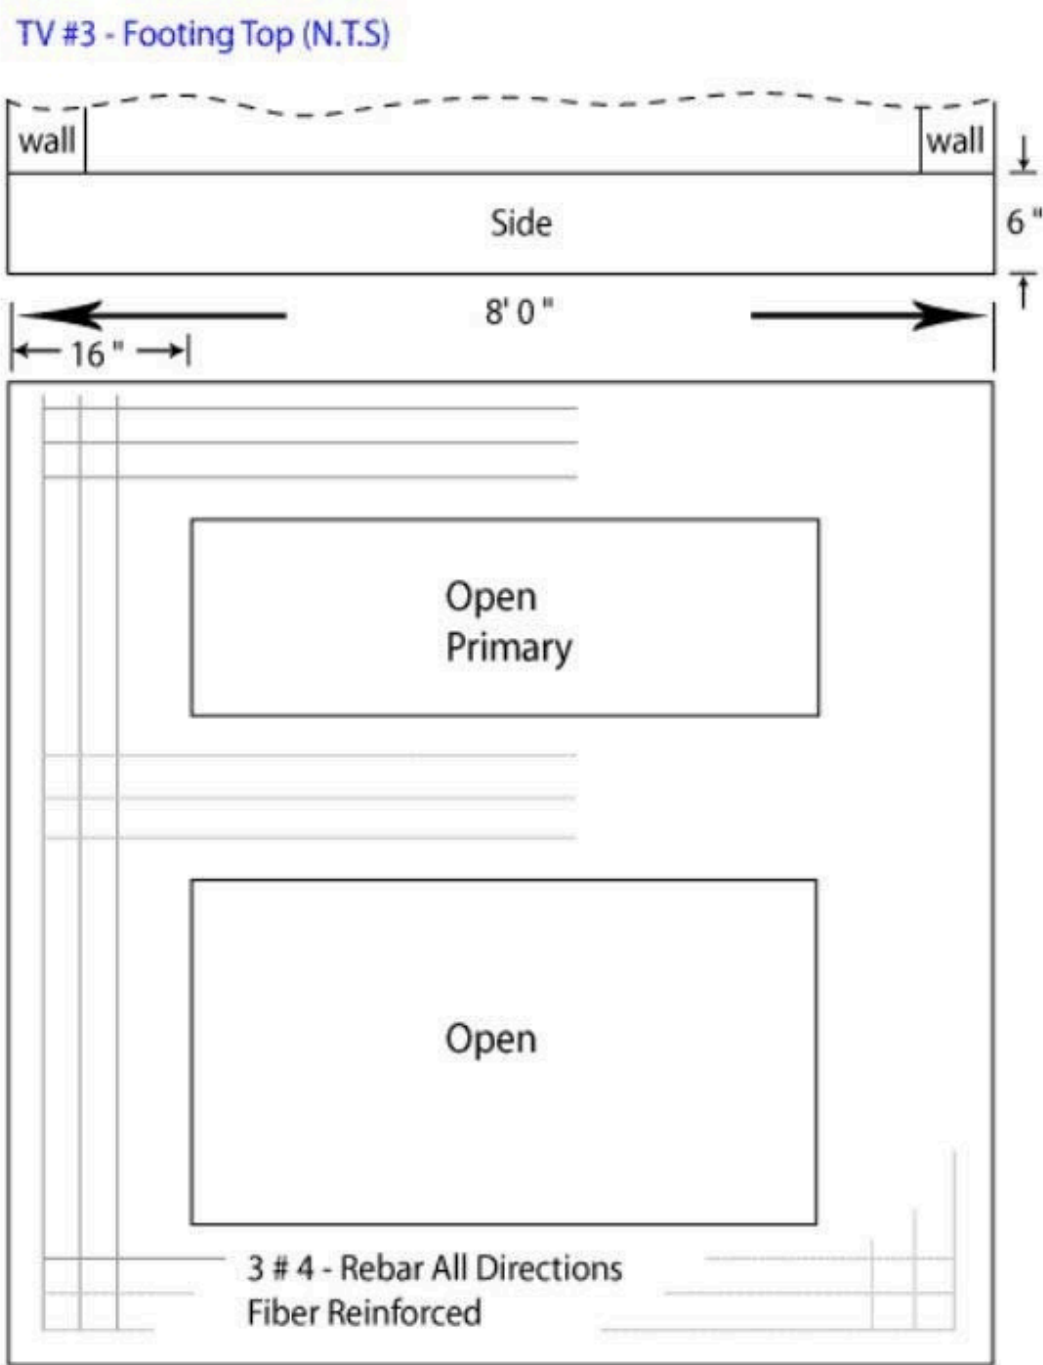

Diagram #TV-01

500-2500kVA Transformer Vault - Vault Top

Diagram #TV-02

500-2500kVA Transformer Vault - Vault Lid Top

Diagram #TV-03

500-2500kVA Transformer Vault - Vault Footing Top

Diagram #TV-04

500-2500kVA Transformer Vault - Vault Side

TV #4 - Vault Side / Knock-out Height (N.T.S)