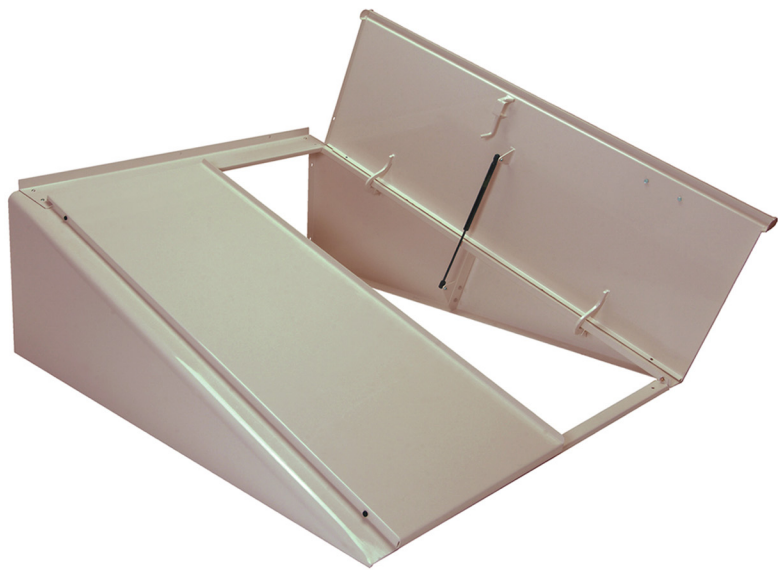

# Standard Colors for Factory Applied Powder Coat Finish

Available on Size B and C Classic Series Basement Doors

White

Light Gray

Sandstone

Brick

**Disclaimer:** Bilco has selected neutral colors to complement the exterior of any home. This color chart is for reference only and is not to be used for final color matching. Shades may vary due to the color and resolution of your computer screen and/or your particular color printer output. Bilco is not responsible or liable for color matches made with this online chart.