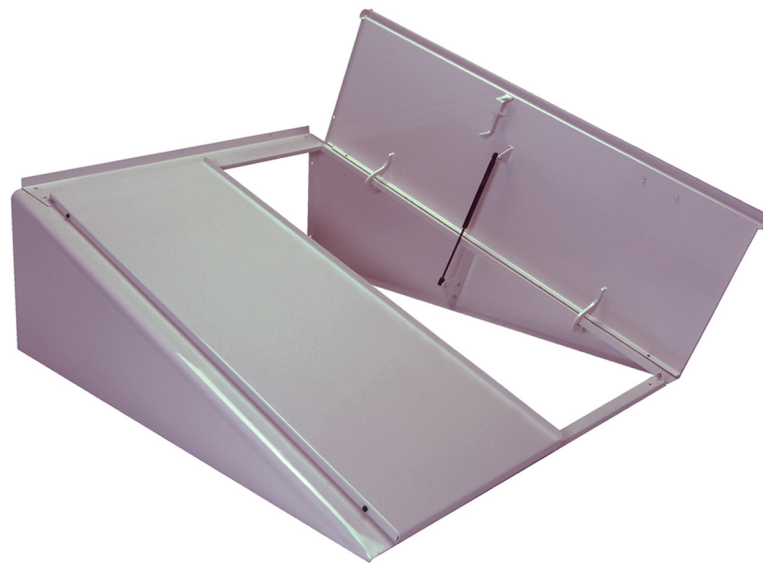

# Standard Colors for Factory Applied Powder Coat Finish

Available on Size B and C Classic Series Basement Doors

White

Light Gray

Sandstone

Brick

**Disclaimer:** Bilco has selected neutral colors to complement the exterior of any home. This color chart is for reference only and is not to be used for final color matching. Shades may vary due to the color and resolution of your computer screen and/or your particular color printer output. Bilco is not responsible or liable for color matches made with this online chart.