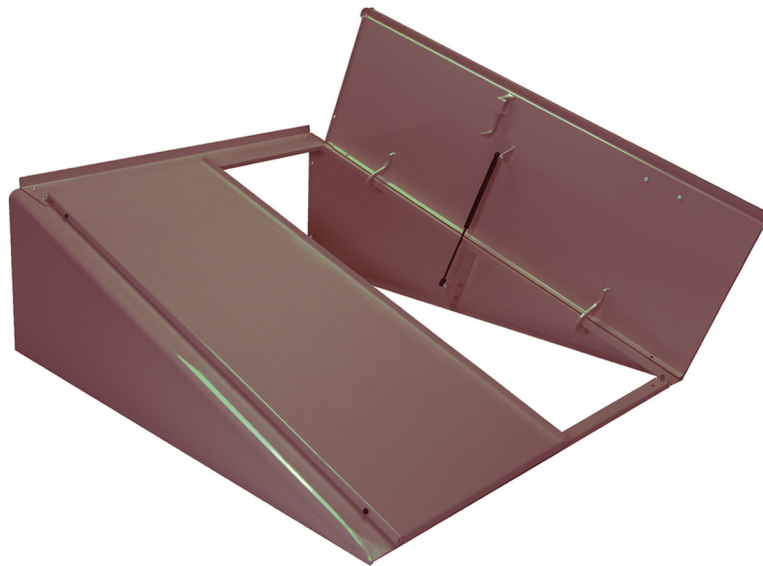

# Standard Colors for Factory Applied Powder Coat Finish

Available on Size B and C Classic Series Basement Doors

White

Light Gray

Sandstone

Brick

**Disclaimer:** Bilco has selected neutral colors to complement the exterior of any home. This color chart is for reference only and is not to be used for final color matching. Shades may vary due to the color and resolution of your computer screen and/or your particular color printer output. Bilco is not responsible or liable for color matches made with this online chart.